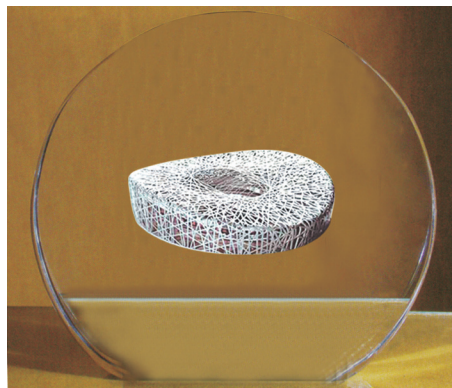

应用领域 Applications

1. 高端建筑内外装
  High-end building interior and exterior decoration
2. 陈列展示   Display Case
3. 工艺品   Handicraft
4. 精品水族   High-quality Aquarium